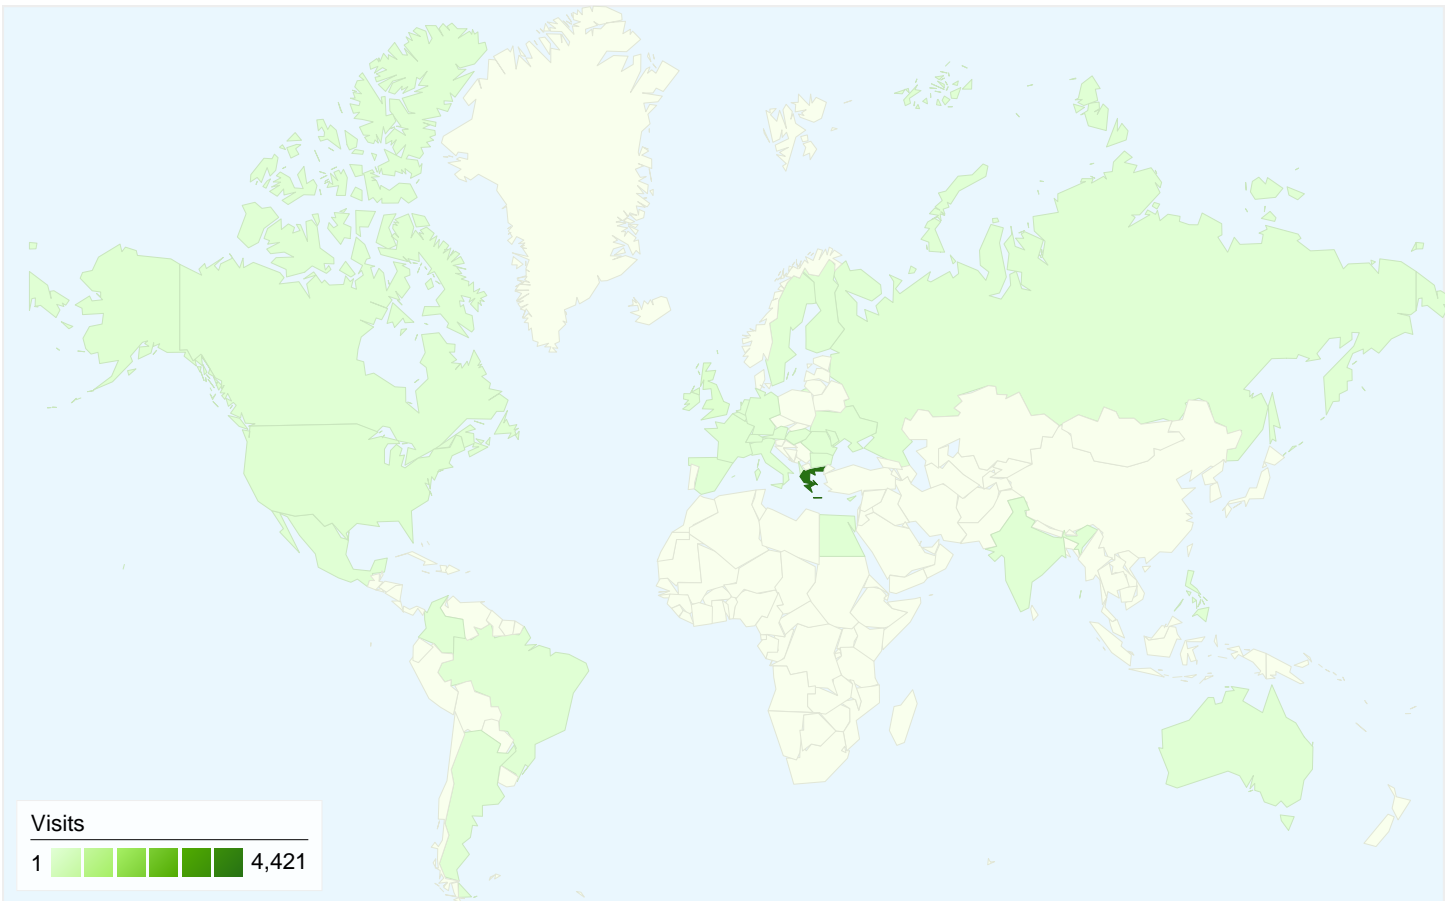

All traffic sources sent a total of 4,669 visits

 24.42% Direct Traffic

 43.54% Referring Sites

 29.56% Search Engines

- **Referring Sites**
2,033.00 (43.54%)
- **Search Engines**
1,380.00 (29.56%)
- **Direct Traffic**
1,140.00 (24.42%)
- **Other**
116 (2.48%)

Top Traffic Sources

Sources	Visits	% visits	Keywords	Visits	% visits
google (organic)	1,356	29.04%	jquery	67	4.86%
(direct) ((none))	1,140	24.42%	iphone apps	51	3.70%
googleads.g.doubleclick.net	805	17.24%	greetuts	44	3.19%
newsbeast.gr (referral)	216	4.63%	jquery menu	23	1.67%
google.gr (referral)	186	3.98%	eclipse java	22	1.59%

3,035 people visited this site

4,669 Visits

3,035 Absolute Unique Visitors

15,557 Pageviews

3.33 Average Pageviews

00:03:35 Time on Site

52.13% Bounce Rate

60.29% New Visits

4,669 visits came from 32 countries/territories

Site Usage

Country/Territory	Visits	Pages/Visit	Avg. Time on Site	% New Visits	Bounce Rate
Visits 4,669 % of Site Total: 100.00%	Pages/Visit 3.33 Site Avg: 3.33 (0.00%)	Avg. Time on Site 00:03:35 Site Avg: 00:03:35 (0.00%)	% New Visits 60.46% Site Avg: 60.29% (0.28%)	Bounce Rate 52.13% Site Avg: 52.13% (0.00%)	
Greece	4,421	3.36	00:03:39	60.78%	51.93%
Cyprus	67	4.21	00:04:00	47.76%	46.27%
United Kingdom	67	1.72	00:00:45	20.90%	56.72%
United States	29	1.59	00:00:54	82.76%	68.97%
Ukraine	9	3.67	00:11:29	11.11%	44.44%
Netherlands	8	1.62	00:00:36	100.00%	62.50%
Germany	8	3.75	00:01:30	100.00%	37.50%
Bulgaria	6	4.50	00:10:48	33.33%	16.67%
Italy	6	5.50	00:03:59	66.67%	83.33%