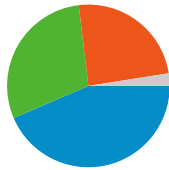

Site Usage

4,669 Visits

52.13% Bounce Rate

15,557 Pageviews

00:03:35 Avg. Time on Site

3.33 Pages/Visit

60.29% % New Visits

Traffic Sources Overview

All traffic sources sent a total of 4,669 visits

 24.42% Direct Traffic

 43.54% Referring Sites

 29.56% Search Engines

- **Referring Sites**
2,033.00 (43.54%)
- **Search Engines**
1,380.00 (29.56%)
- **Direct Traffic**
1,140.00 (24.42%)
- **Other**
116 (2.48%)

Top Traffic Sources

Sources	Visits	% visits	Keywords	Visits	% visits
google (organic)	1,356	29.04%	jquery	67	4.86%
(direct) ((none))	1,140	24.42%	iphone apps	51	3.70%
googleads.g.doubleclick.net	805	17.24%	greetuts	44	3.19%
newsbeast.gr (referral)	216	4.63%	jquery menu	23	1.67%
google.gr (referral)	186	3.98%	eclipse java	22	1.59%

4,669 visits came from 32 countries/territories

Site Usage

Country/Territory	Visits	Pages/Visit	Avg. Time on Site	% New Visits	Bounce Rate
Visits 4,669 % of Site Total: 100.00%	Pages/Visit 3.33 Site Avg: 3.33 (0.00%)	Avg. Time on Site 00:03:35 Site Avg: 00:03:35 (0.00%)	% New Visits 60.46% Site Avg: 60.29% (0.28%)	Bounce Rate 52.13% Site Avg: 52.13% (0.00%)	
Greece	4,421	3.36	00:03:39	60.78%	51.93%
Cyprus	67	4.21	00:04:00	47.76%	46.27%
United Kingdom	67	1.72	00:00:45	20.90%	56.72%
United States	29	1.59	00:00:54	82.76%	68.97%
Ukraine	9	3.67	00:11:29	11.11%	44.44%
Netherlands	8	1.62	00:00:36	100.00%	62.50%
Germany	8	3.75	00:01:30	100.00%	37.50%
Bulgaria	6	4.50	00:10:48	33.33%	16.67%
Italy	6	5.50	00:03:59	66.67%	83.33%