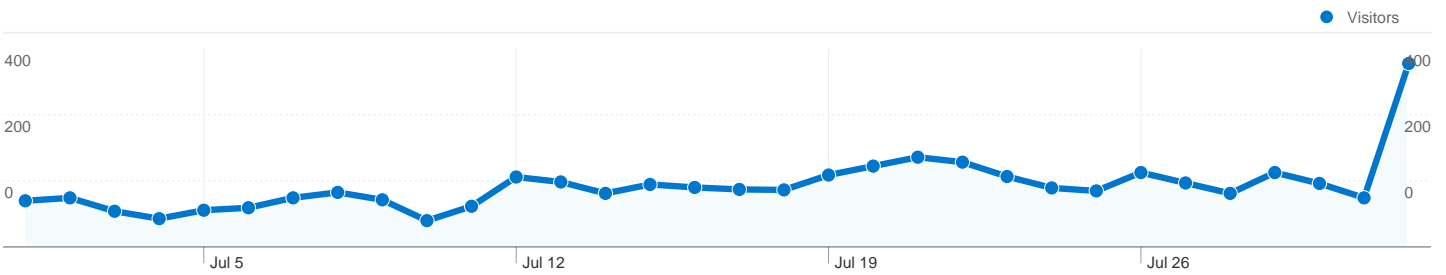

Site Usage

4,669 Visits

52.13% Bounce Rate

15,557 Pageviews

00:03:35 Avg. Time on Site

3.33 Pages/Visit

60.29% % New Visits

Traffic Sources Overview

All traffic sources sent a total of 4,669 visits

 24.42% Direct Traffic

 43.54% Referring Sites

 29.56% Search Engines

- **Referring Sites**
2,033.00 (43.54%)
- **Search Engines**
1,380.00 (29.56%)
- **Direct Traffic**
1,140.00 (24.42%)
- **Other**
116 (2.48%)

3,035 people visited this site

4,669 Visits

3,035 Absolute Unique Visitors

15,557 Pageviews

3.33 Average Pageviews

00:03:35 Time on Site

52.13% Bounce Rate

60.29% New Visits

Russia	5	2.20	00:00:25	100.00%	40.00%
					1 - 10 of 32

Pages on this site were viewed a total of 15,557 times

 15,557 Pageviews

 12,729 Unique Views

 52.13% Bounce Rate

AdSense Performance

 0 AdSense Page Impressions