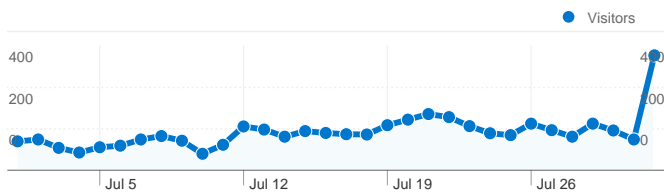

Visitors Overview

Visitors
3,035

Content Overview

Pages	Pageviews	% Pageviews
/	2,989	19.21%
/category/freebies/	471	3.03%
/create-your-business-card/	289	1.86%
/category/adobe-	282	1.81%
/page/2/	234	1.50%