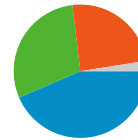

Site Usage

4,669 Visits

52.13% Bounce Rate

15,557 Pageviews

00:03:35 Avg. Time on Site

3.33 Pages/Visit

60.29% % New Visits

Traffic Sources Overview

- **Referring Sites**
2,033.00 (43.54%)
- **Search Engines**
1,380.00 (29.56%)
- **Direct Traffic**
1,140.00 (24.42%)
- **Other**
116 (2.48%)

Map Overlay

Visitors Overview

Visitors
3,035

Content Overview

Pages	Pageviews	% Pageviews
/	2,989	19.21%
/category/freebies/	471	3.03%
/create-your-business-card/	289	1.86%
/category/adobe-	282	1.81%
/page/2/	234	1.50%

All traffic sources sent a total of 4,669 visits

 24.42% Direct Traffic

 43.54% Referring Sites

 29.56% Search Engines

- **Referring Sites**
2,033.00 (43.54%)
- **Search Engines**
1,380.00 (29.56%)
- **Direct Traffic**
1,140.00 (24.42%)
- **Other**
116 (2.48%)

Top Traffic Sources

Sources	Visits	% visits	Keywords	Visits	% visits
google (organic)	1,356	29.04%	jquery	67	4.86%
(direct) ((none))	1,140	24.42%	iphone apps	51	3.70%
googleads.g.doubleclick.net	805	17.24%	greetuts	44	3.19%
newsbeast.gr (referral)	216	4.63%	jquery menu	23	1.67%
google.gr (referral)	186	3.98%	eclipse java	22	1.59%