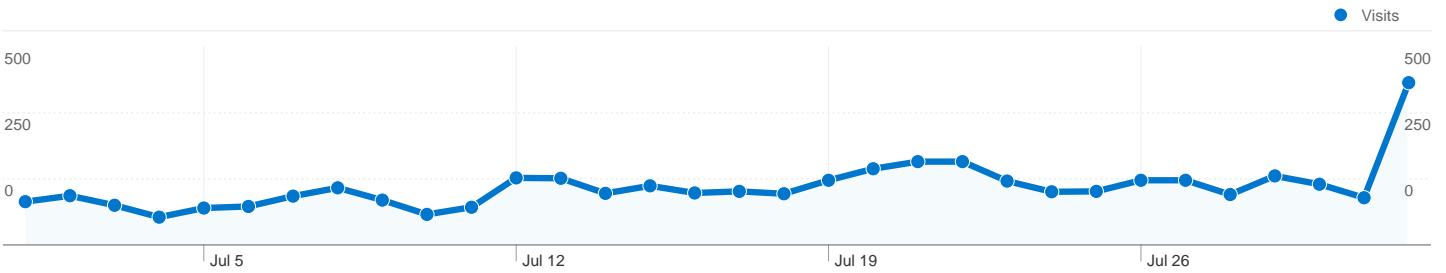

Site Usage

4,669 Visits

52.13% Bounce Rate

15,557 Pageviews

00:03:35 Avg. Time on Site

3.33 Pages/Visit

60.29% % New Visits

Traffic Sources Overview

All traffic sources sent a total of 4,669 visits

 24.42% Direct Traffic

 43.54% Referring Sites

 29.56% Search Engines

- **Referring Sites**
2,033.00 (43.54%)
- **Search Engines**
1,380.00 (29.56%)
- **Direct Traffic**
1,140.00 (24.42%)
- **Other**
116 (2.48%)

3,035 people visited this site

4,669 Visits

3,035 Absolute Unique Visitors

15,557 Pageviews

3.33 Average Pageviews

00:03:35 Time on Site

52.13% Bounce Rate

60.29% New Visits

Russia	5	2.20	00:00:25	100.00%	40.00%
					1 - 10 of 32

Pages on this site were viewed a total of 15,557 times

 15,557 Pageviews

 12,729 Unique Views

 52.13% Bounce Rate

AdSense Performance

 0 AdSense Page Impressions