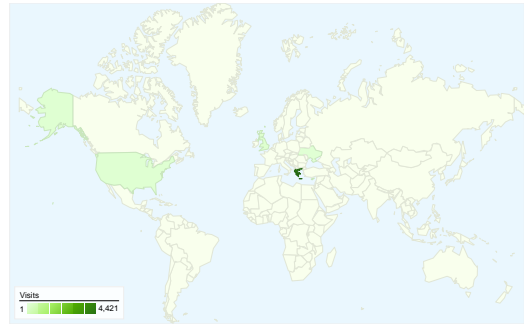

Map Overlay